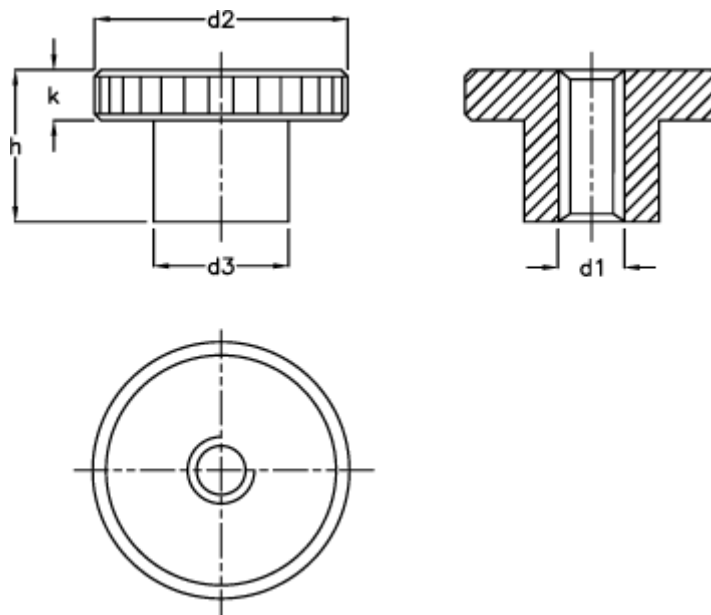

Article number: 20704512

Description: E+G Knurled nut DIN 466-M12

## Measures

$d_1 = M 12$

$d_2 = 40$

$d_3 = 22$

$h = 25.0$

$K = 10.0$